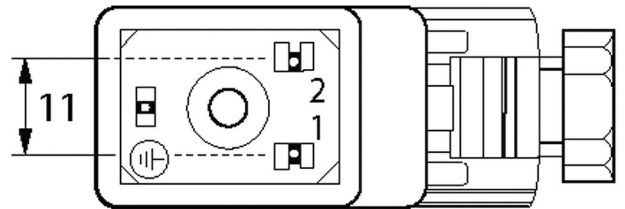

SVS VALVE PLUG FORM BI 11MM FIELD-WIREABLE

24V LED+RC M16x1.5

Form BI (11 mm)
max. 24 V AC/DC
LED and RC
metric

Plastic housings with good resistance against chemicals and oils.

The resistance to aggressive media should be individually tested for your application. Further details on request.

[Link to Product](#)

Illustration

Height: 41 mm

Product may differ from Image