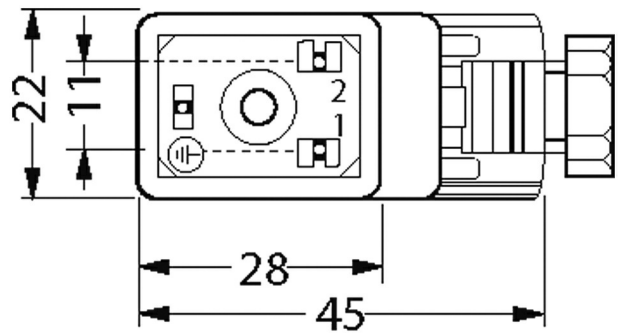

SVS VALVE PLUG FORM BI 11MM FIELD-WIREABLE

24V LED+RC M16x1.5

Form BI (11 mm)
max. 24 V AC/DC
LED and RC
metric

Plastic housings with good resistance against chemicals and oils.

The resistance to aggressive media should be individually tested for your application. Further details on request.

[Link to Product](#)

Illustration

Height: 41 mm

Product may differ from Image