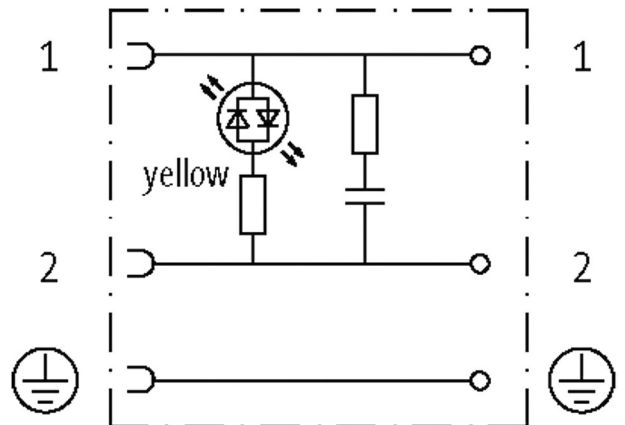

SVS VALVE PLUG FORM BI 11MM FIELD-WIREABLE

24V LED+RC M16x1.5

Form BI (11 mm)
max. 24 V AC/DC
LED and RC
metric

Plastic housings with good resistance against chemicals and oils.

The resistance to aggressive media should be individually tested for your application. Further details on request.

[Link to Product](#)

Illustration

Height: 41 mm

Product may differ from Image